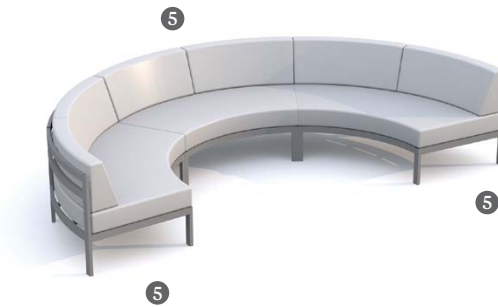

- 5 OL 2190L Curved Section (3)

D