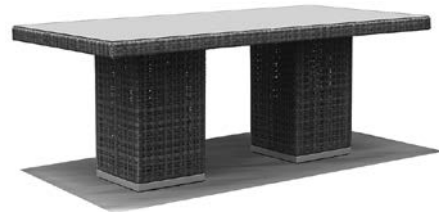

SOFA 30143
W 94" D 36" H 26" WT 97 lbs.

SIDE TABLE 30145
W 24" D 24" H 25" WT 30 lbs.
GLASS 30145G
Clear Glass 6mm

COFFEE TABLE 30144
W 55" D 32" H 18" WT 60 lbs.
GLASS 30144G
Clear Glass 6mm

SQUARE DINING TABLE 30148
W 39" D 39" H 30" WT 85 lbs.
GLASS 30148G
Clear Glass 8mm