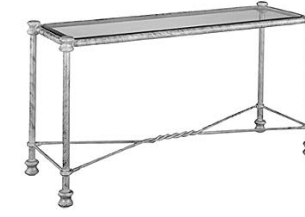

COFFEE TABLE
GR 4444G
W 45" D 45" H 18"
Available with various tops

LARGE SERVICE CART
GR 2246SG
W 46" D 26" H 36"
30" service height, use two
22" x 44" Shelves
Available with various tops

CONSOLE / SOFA TABLE
GR 1955G
W 54" D 18" H 30"
Available with various tops