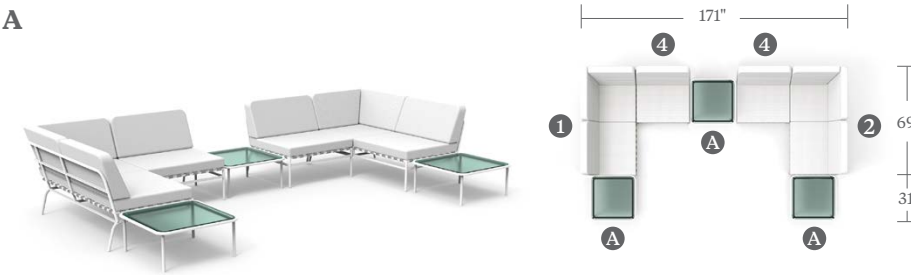

MARINA SECTIONAL CONFIGURATIONS

DESCRIPTION

A