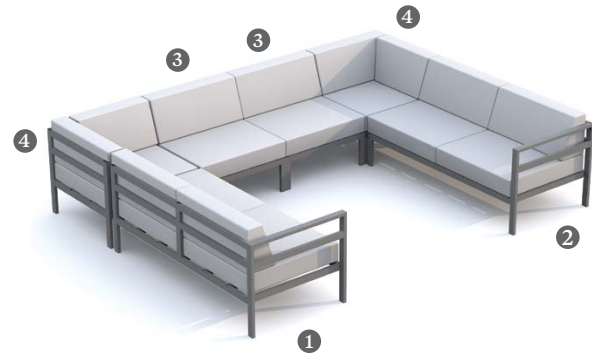

CRANDON SECTIONAL CONFIGURATIONS

A

DESCRIPTION

- 1 OL 2150LR Right Arm Section
- 2 OL 2140LL Left Arm Section
- 3 OL 2160L Center Section (2)
- 4 OL 2170L Corner Section (2)

B