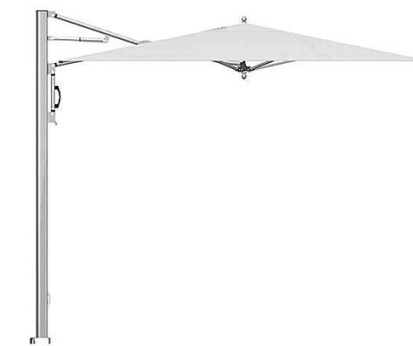

CANTILEVER UMBRELLA
CANT8SQ (Square) 8 foot sq.
CANT10SQ (Square) 10 foot sq.
CANT8x12RECT (Rectangular) 8x12 foot
Aluminum frame structure.
Manual lift with piston for easy opening and closing.
Rotating pole and canopy 360 degrees.
Frame and Pole Satin Anodized Silver.

UMBRELLA BASES