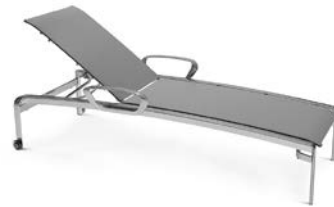

STACKING CHAISE LOUNGE WITH ARMS
CY 7191 Regular Sling
CY 8191 Comfort Cushion Sling
W 36" L 83" SH 18" AH 23"